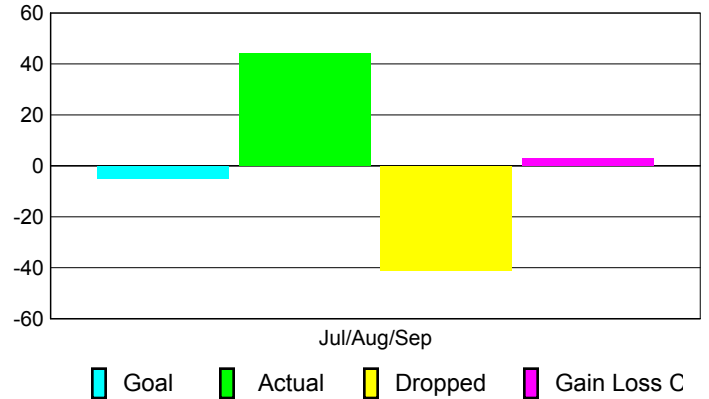

Membership Results 2010-2011

Goal, New, Dropped, Gain/Loss