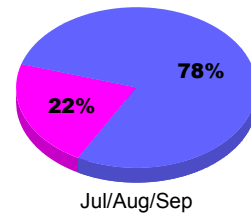

**Membership Results
2010-2011**

**Membership
2009-2010**

Month	Net Memb Goal	Actual New Memb	Actual Dropped Memb	Gain/Loss of Memb	Gain/Loss of Memb
Jul/Aug/Sep	-5	44	-41	3	-23
Totals	-5	44	-41	3	-23

Membership Results 2010-2011

Goal, New, Dropped, Gain/Loss

Comparison of Membership Gain/Loss

Current Year Compared to the Previous Year

Gender Comparison 2010-2011

■ Male ■ Female